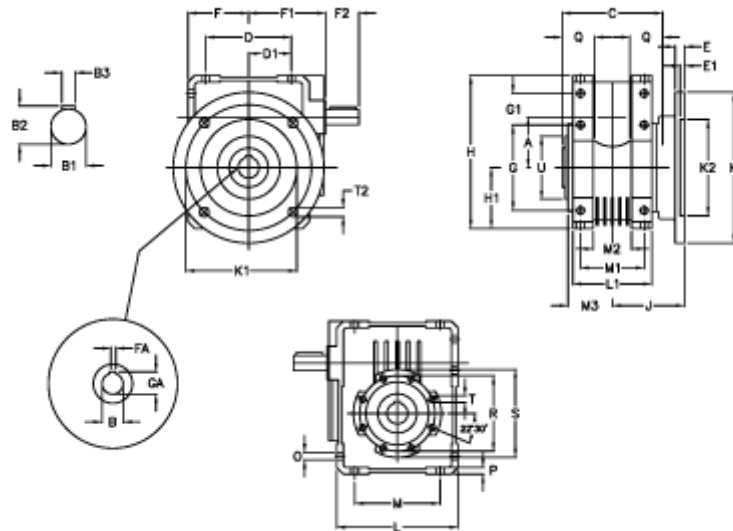

Article number: 3922075030500

Description: Worm gear with solid input shaft
W 75UFC1-30-HS unassembled

Measures

A = 75.00	Description = W75 UFC-xx-P71 B5	G1 = 46.5	L = 174	Q = 40
B = 30	E = 12	GA = 33.3	L1 = 104	R = 110
B1 = 19	E1 = 5	H = 220.5	M = 126	S = 125
B2 = 21.5	F = 87.0	H1 = 87.0	M1 = 82	T = M8x14
B3 = 6	F1 = 124.5	J = 85.0	M2 = 44	T2 = 12.5
C = 127	F2 = 40	K = 200	M3 = 58.5	U = 90
D = 109.5	FA = 8	K1 = 165	O = 10.5	
D1 = 46.5	G = 126	K2 = 130	P = 9	